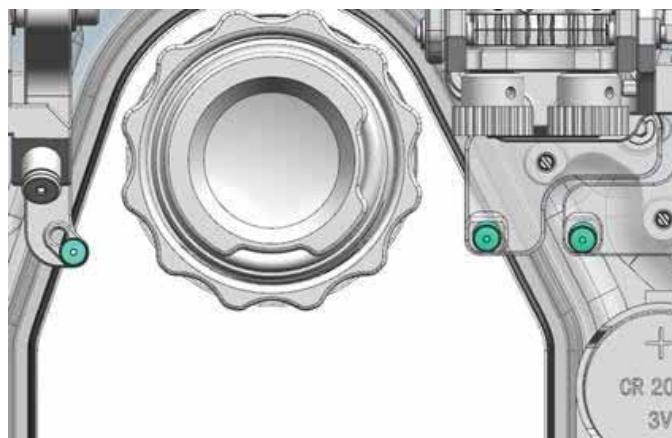

Unauthorized modifications and/or repairs of our products will automatically invalidate the warranty.

IDENTIFICATION OF PARTS

Camera tray for Sony
A7SIII_Camera

Rubber tips

MOUNTING THE GEAR ON A LENS

1. Remove three original rubber tips from 17430 NA-a1 rear housing as shown.

2. Insert new rubber tips of 17430UK to the rear housing as shown. The rubber tip for REC actuator should be inserted to upper hole as shown.

3. Change to new camera tray for Sony A7SIII_Camera

SPECIFICATIONS