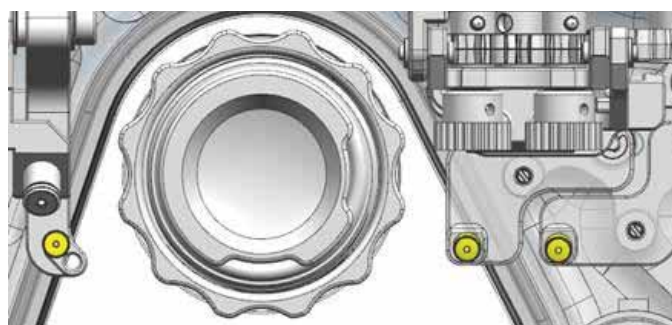

Unauthorized modifications and/or repairs of our products will automatically invalidate the warranty.

IDENTIFICATION OF PARTS

Camera tray for Sony
A7SIII_Camera

Rubber tips

MOUNTING THE GEAR ON A LENS

1. Remove three original rubber tips from 17430 NA-a1 rear housing as shown.