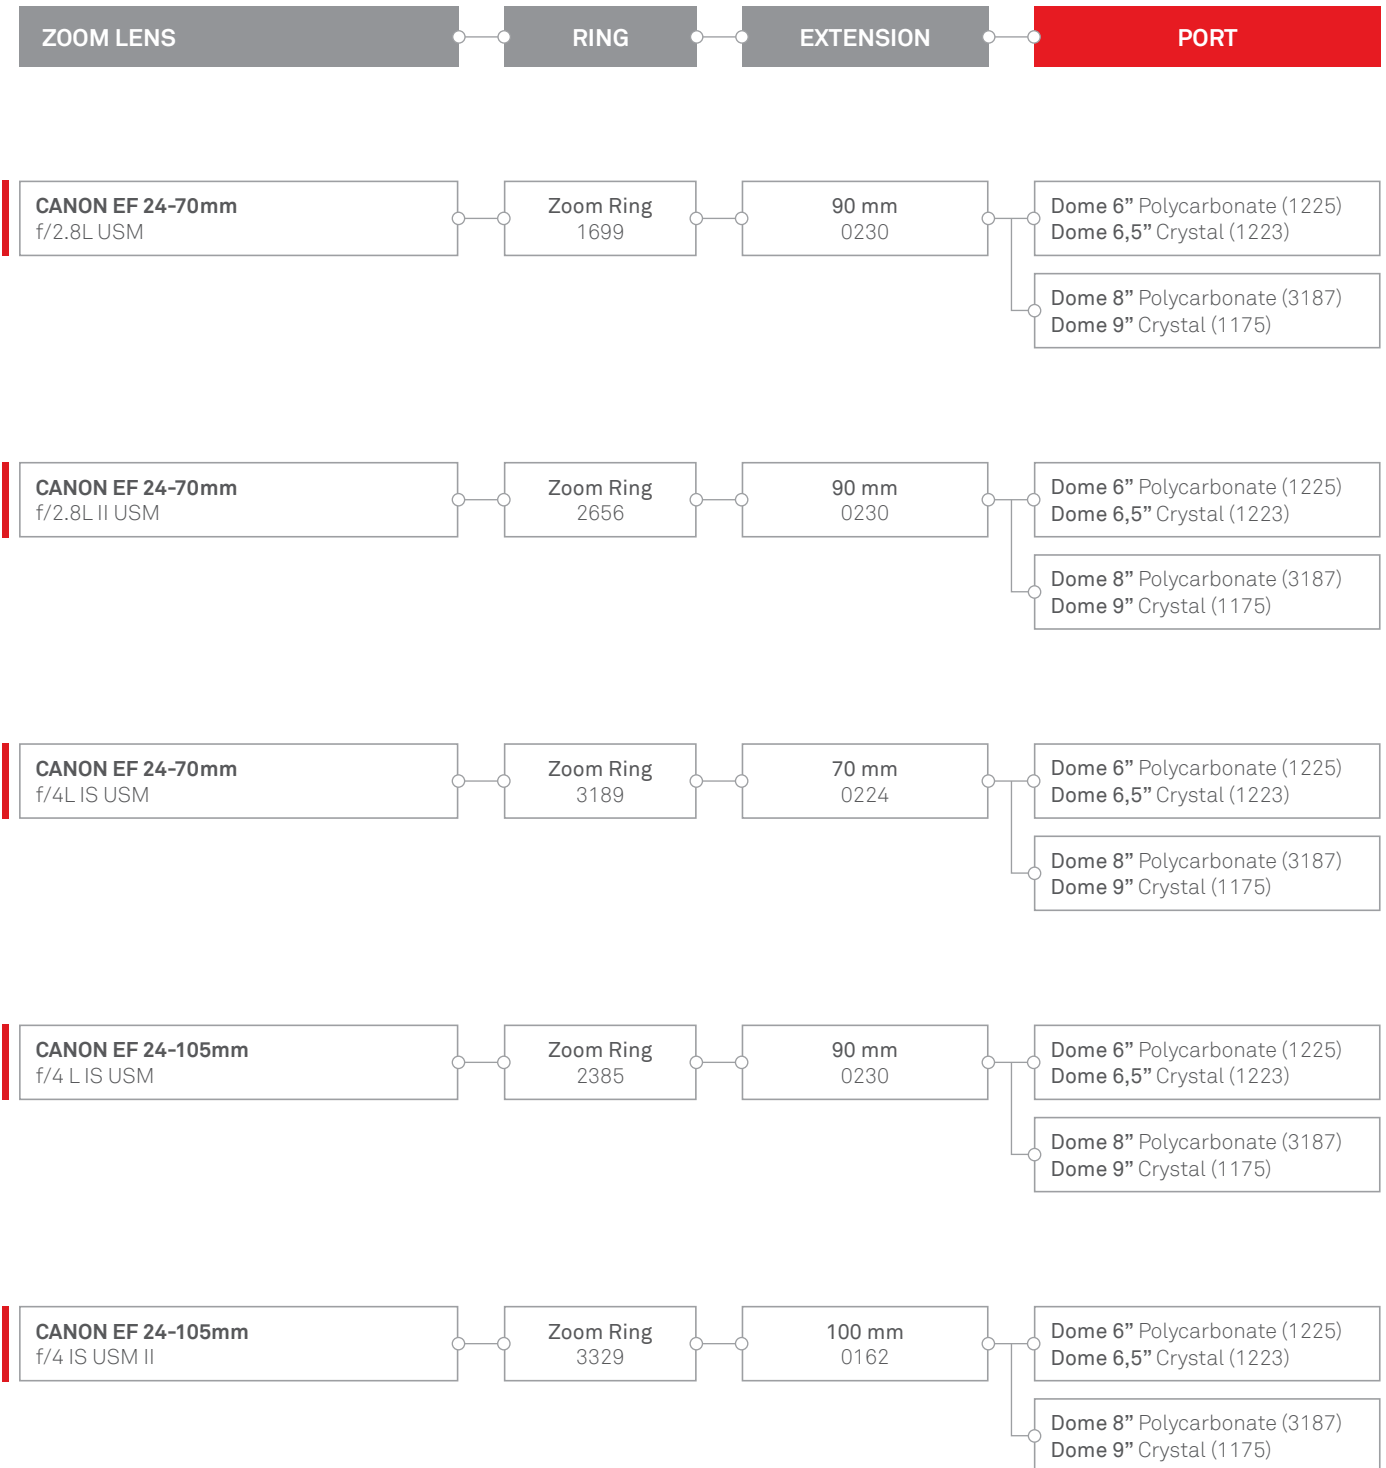

Port systems for **Canon** for DSLR

BAYONET -B120

ISOTECNIC Srl

Via Milano, 177/B | Castelnuovo del Garda | 37014 | Verona | Italia | Partita IVA 04476140233 | Tel. +39 045.6450480

info@isotecnic.it | www.isotecnic.it

Follow us on