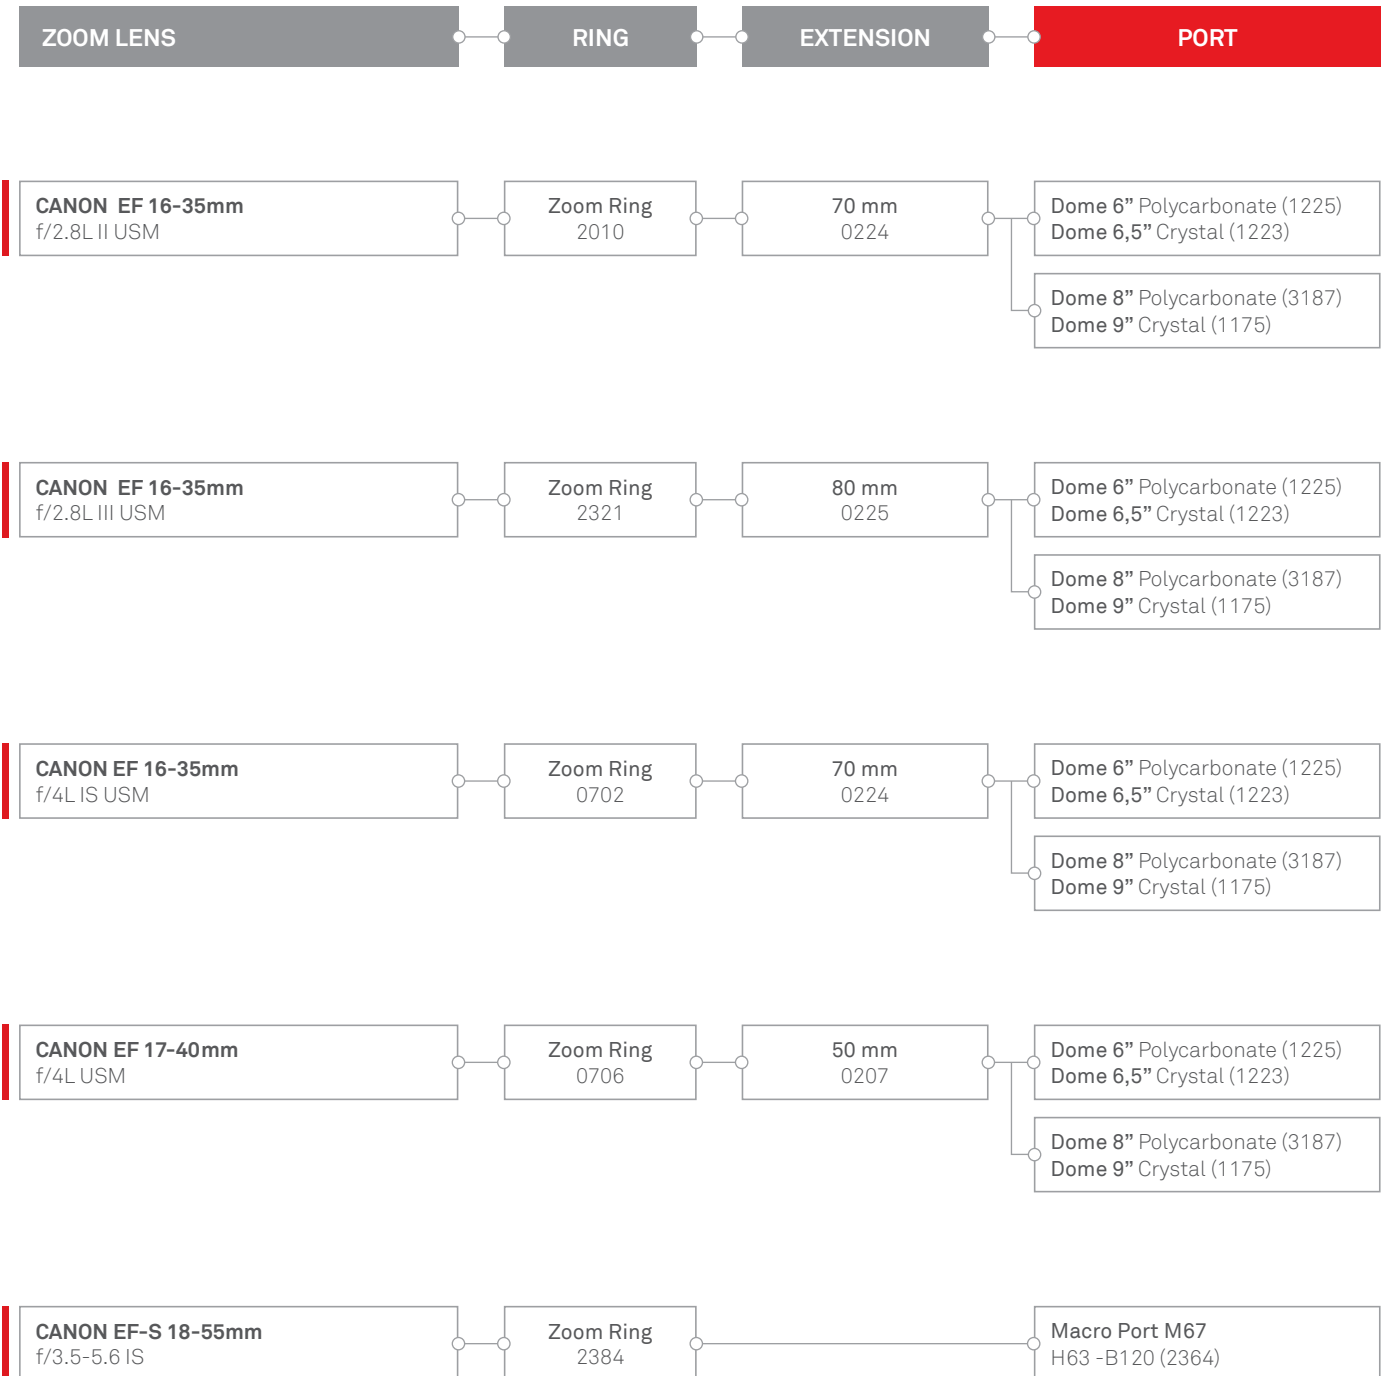

Port systems for **Canon** for DSLR

BAYONET -B120

ISOTECNIC Srl

Via Milano, 177/B | Castelnuovo del Garda | 37014 | Verona | Italia | Partita IVA 04476140233 | Tel. +39 045.6450480

info@isotecnic.it | www.isotecnic.it

Follow us on