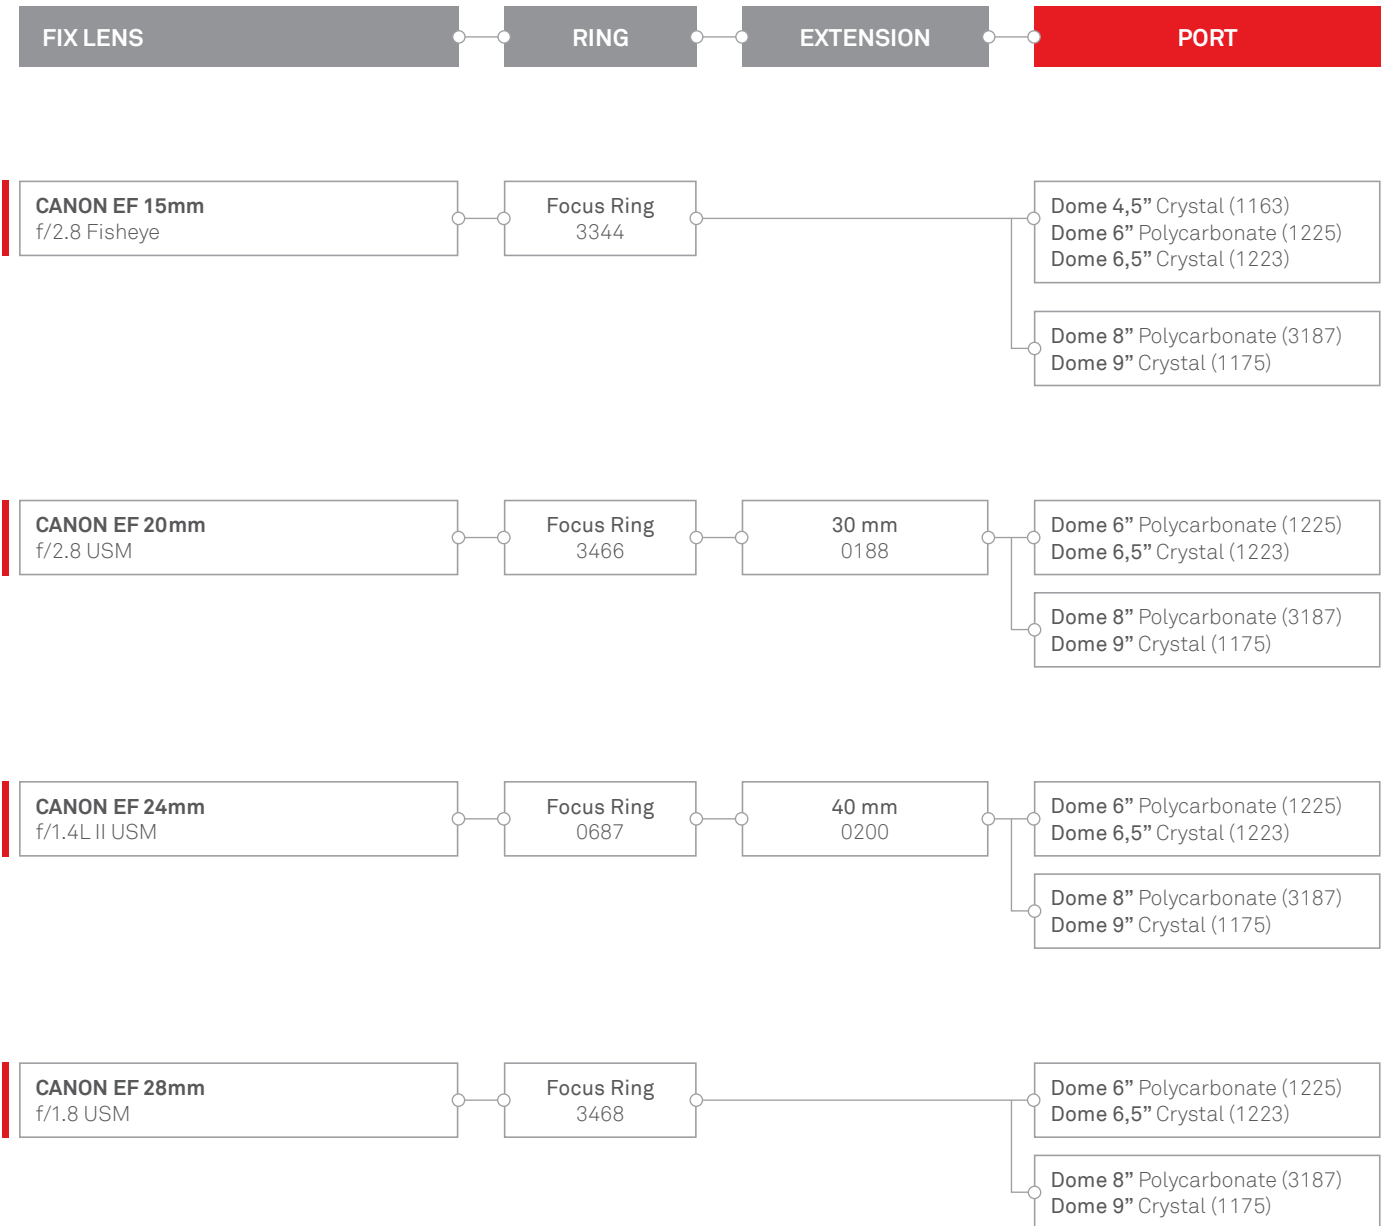

Port systems for **Canon** for DSLR

BAYONET -B120

ISOTECNIC Srl

Via Milano, 177/B | Castelnuovo del Garda | 37014 | Verona | Italia | Partita IVA 04476140233 | Tel. +39 045.6450480

info@isotecnic.it | www.isotecnic.it

Follow us on [f](#) [i](#) [v](#)