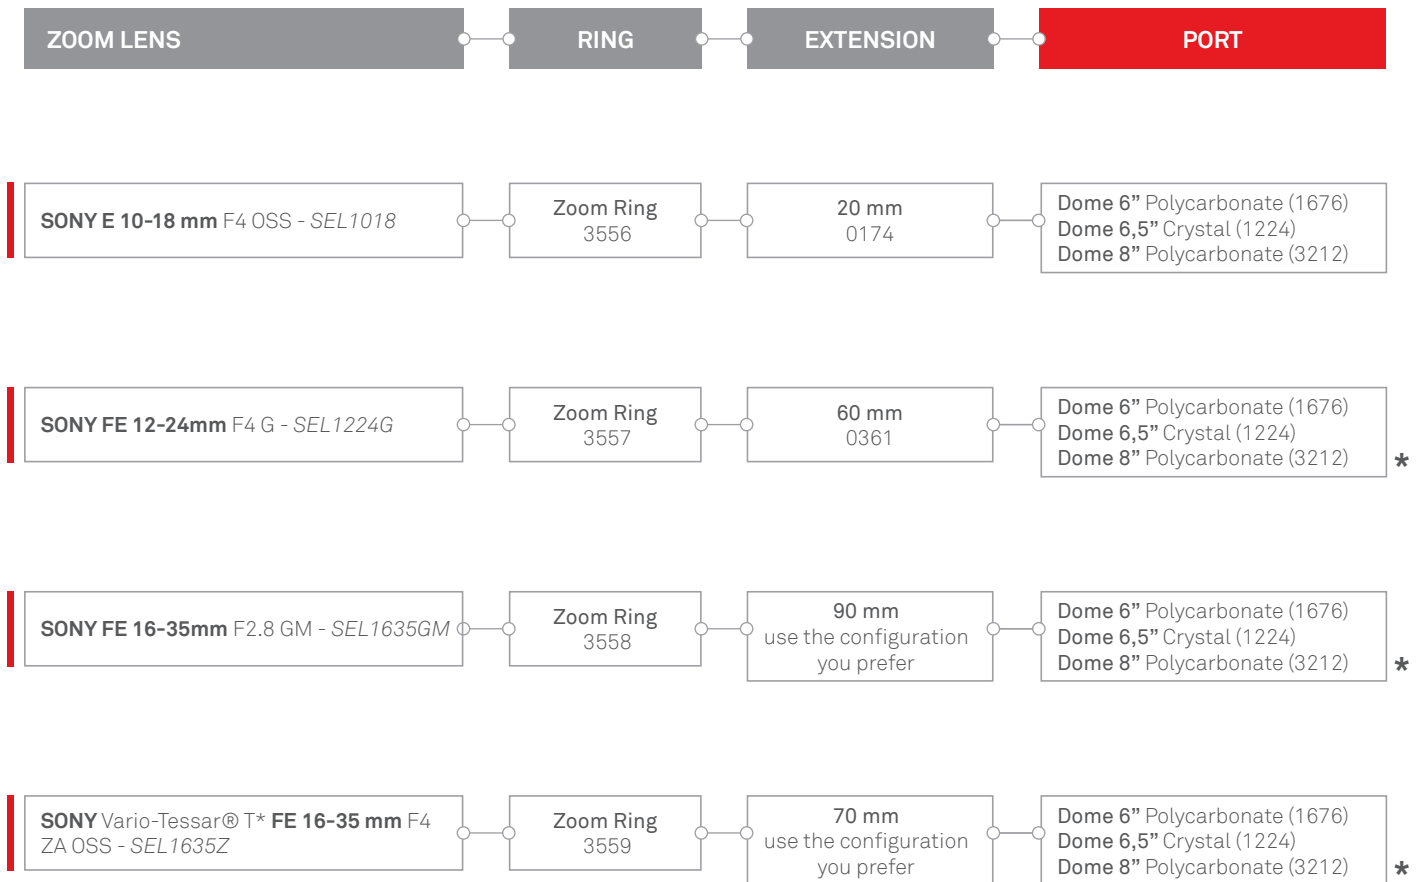

Port systems for **SONY** for MIRRORLESS

BAYONET -B102

* Optimal configuration.

ISOTECNIC Srl

Via Milano, 177/B | Castelnuovo del Garda | 37014 | Verona | Italia | Partita IVA 04476140233 | Tel. +39 045.6450480

info@isotecnic.it | www.isotecnic.it

Follow us on