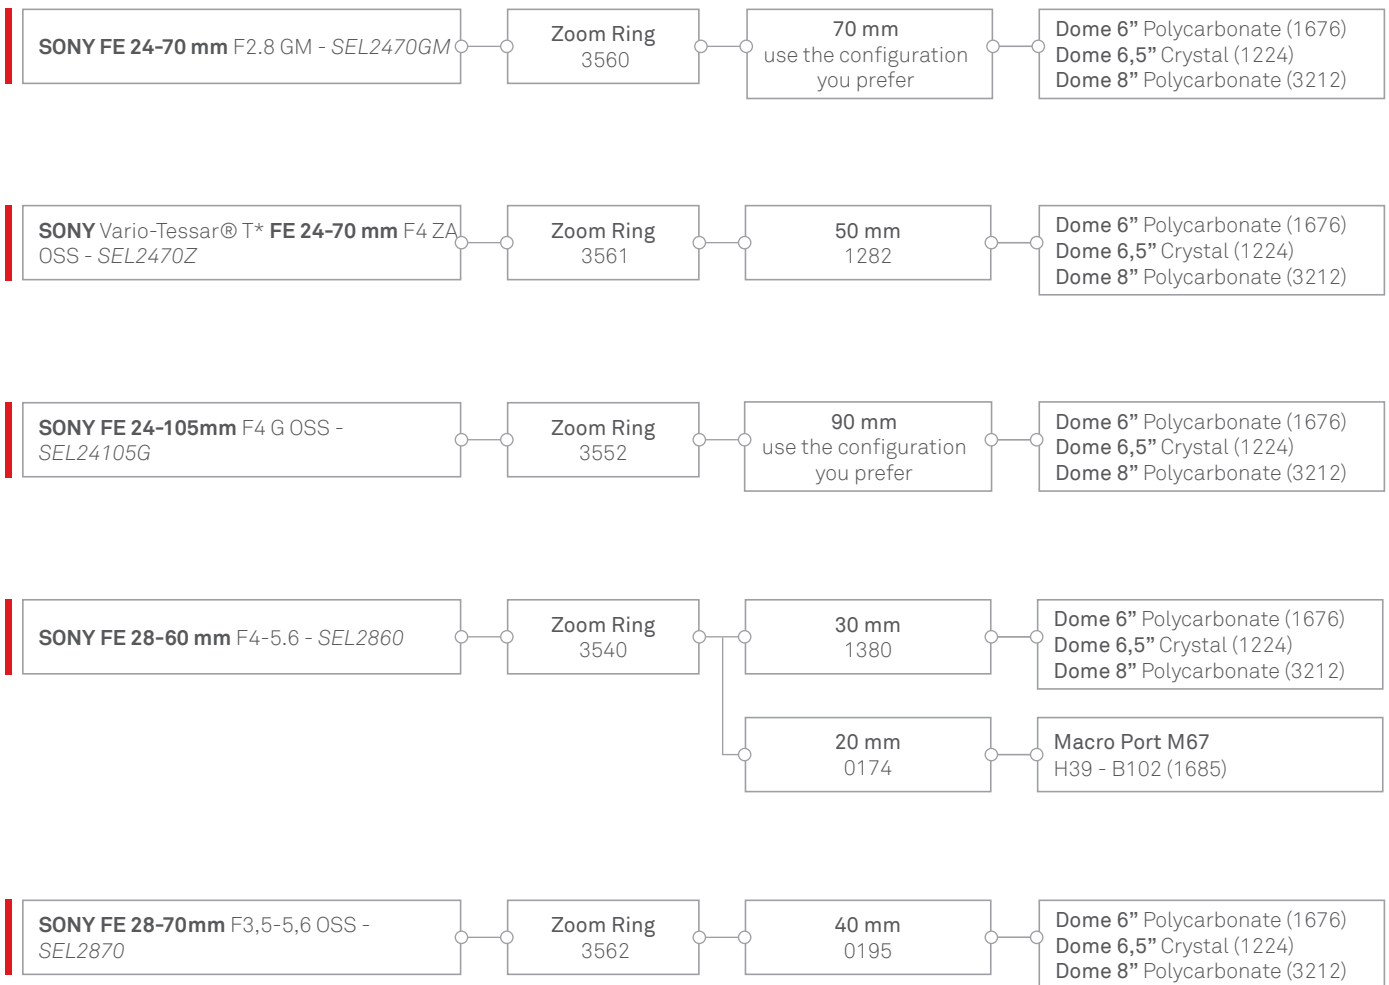

info@isotecnic.it | www.isotecnic.it

Follow us on   

Port systems for **SONY** for MIRRORLESS

BAYONET -B102

WARNING: For the lenses on this page it is necessary to approach the minimum focusing distance to have a correct focus. Add a +3 or +4 close-up on the lens to optimize focus distance.

Note: the additional lens crop the field.

* Optimal configuration.

ISOTECNIC Srl

Via Milano, 177/B | Castelnuovo del Garda | 37014 | Verona | Italia | Partita IVA 04476140233 | Tel. +39 045.6450480

info@isotecnic.it | www.isotecnic.it