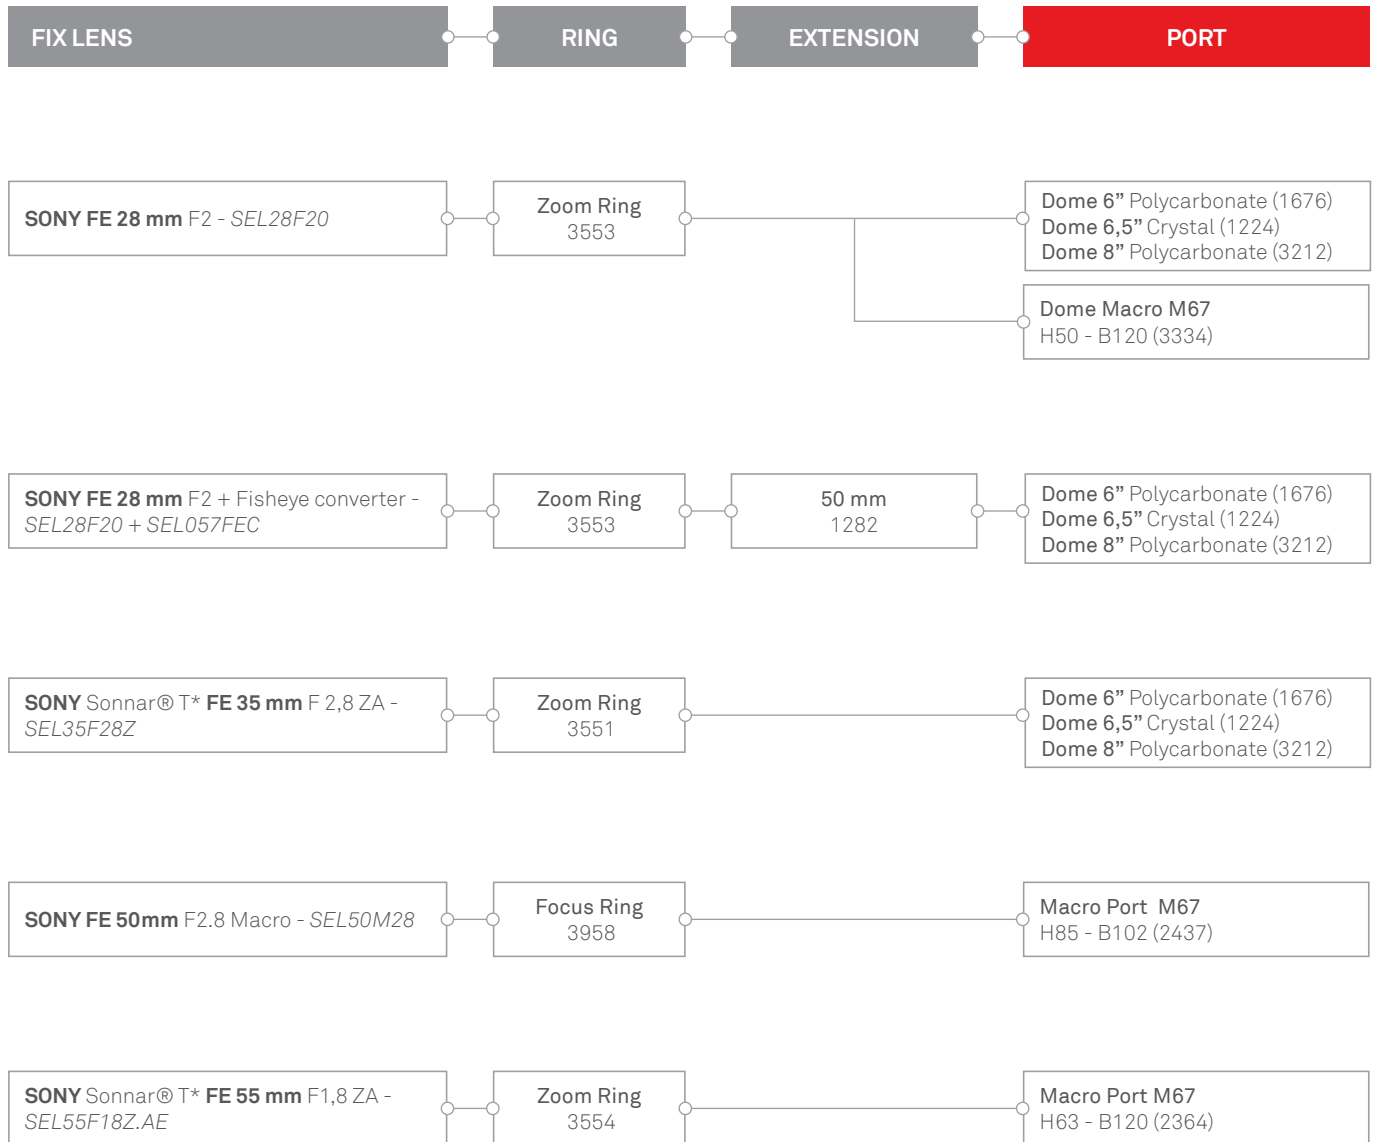

info@isotecnic.it | www.isotecnic.it

Follow us on   

Port systems for **SONY** for MIRRORLESS

BAYONET -B102

WARNING: For the lenses on this page it is necessary to approach the minimum focusing distance to have a correct focus. Add a +3 or +4 close-up on the lens to optimize focus distance.

Note: the additional lens crop the field.

* Optimal configuration.

ISOTECNIC Srl

Via Milano, 177/B | Castelnuovo del Garda | 37014 | Verona | Italia | Partita IVA 04476140233 | Tel. +39 045.6450480

info@isotecnic.it | www.isotecnic.it

Follow us on   

Port systems for **SONY** for MIRRORLESS

BAYONET -B102

* Optimal configuration.

ISOTECNIC Srl

Via Milano, 177/B | Castelnuovo del Garda | 37014 | Verona | Italia | Partita IVA 04476140233 | Tel. +39 045.6450480