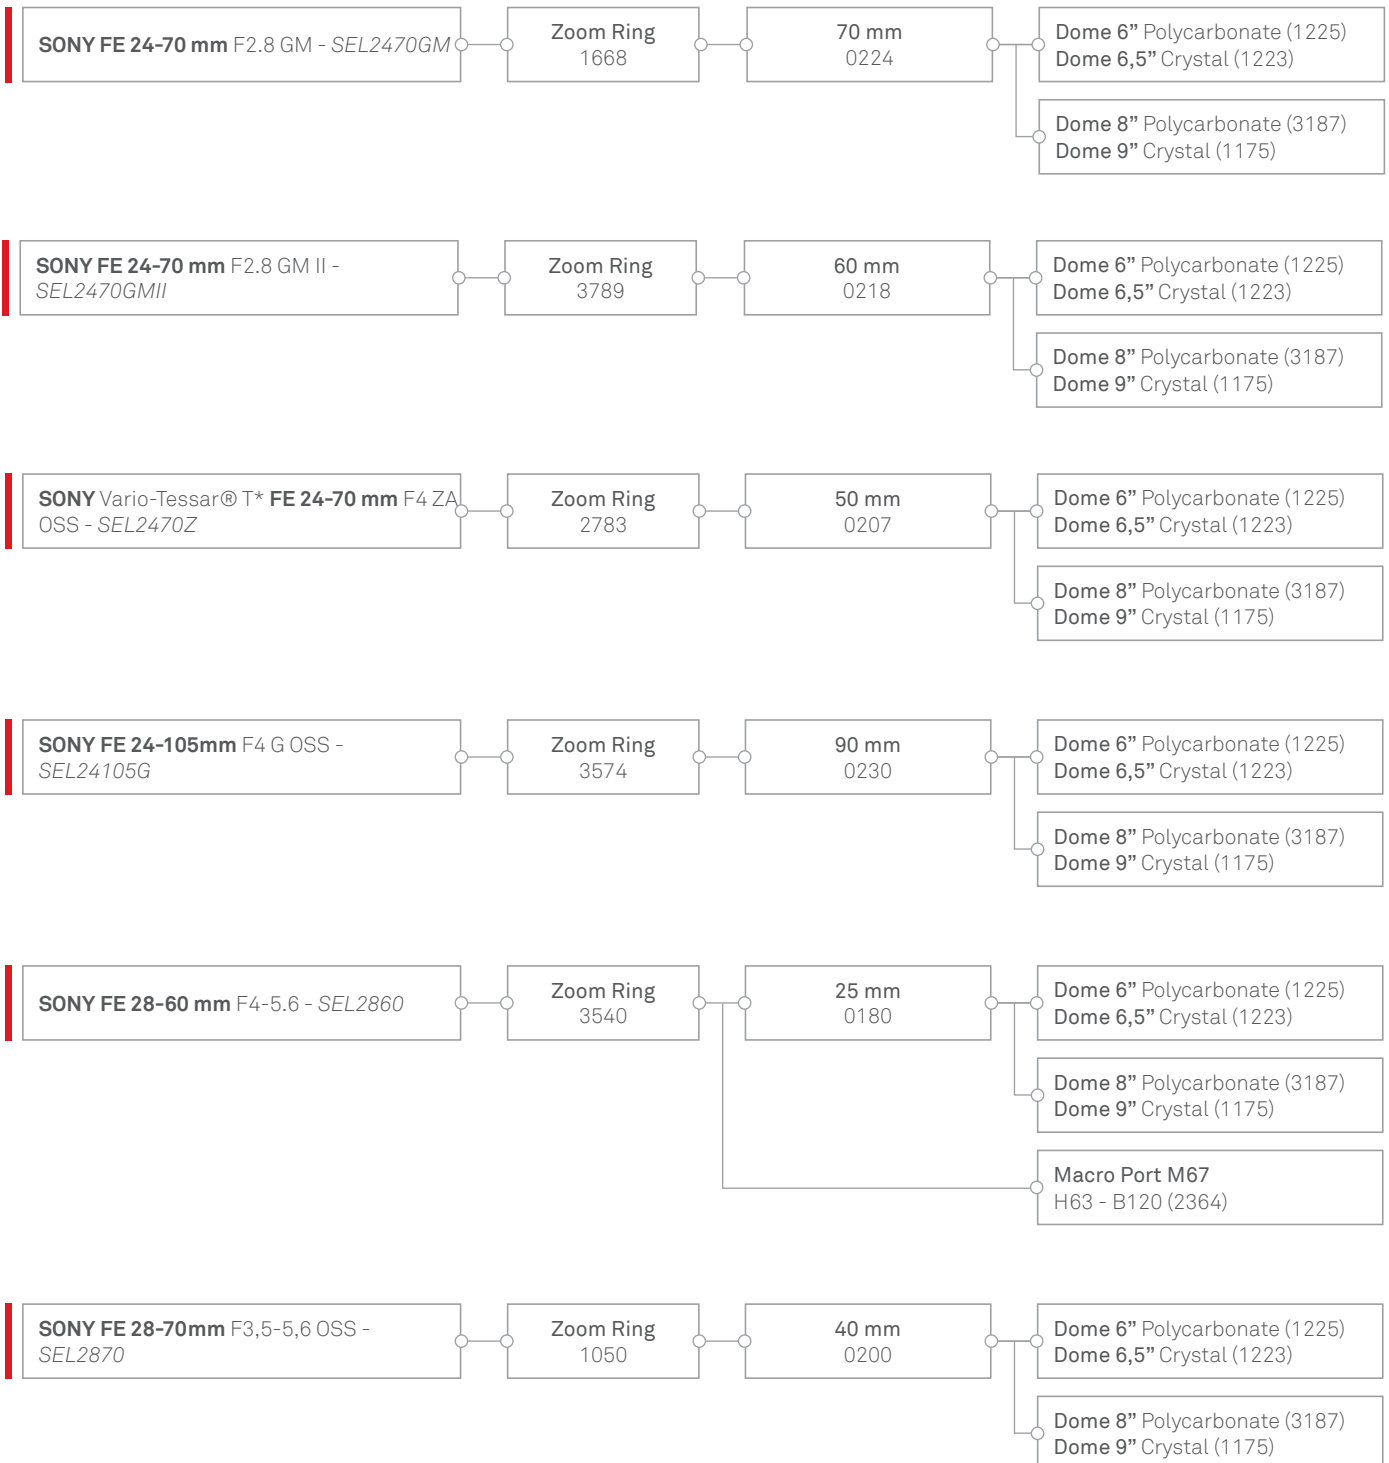

* Optimal configuration.

ISOTECNIC Srl

Via Milano, 177/B | Castelnuovo del Garda | 37014 | Verona | Italia | Partita IVA 04476140233 | Tel. +39 045.6450480

info@isotecnic.it | www.isotecnic.it

Follow us on