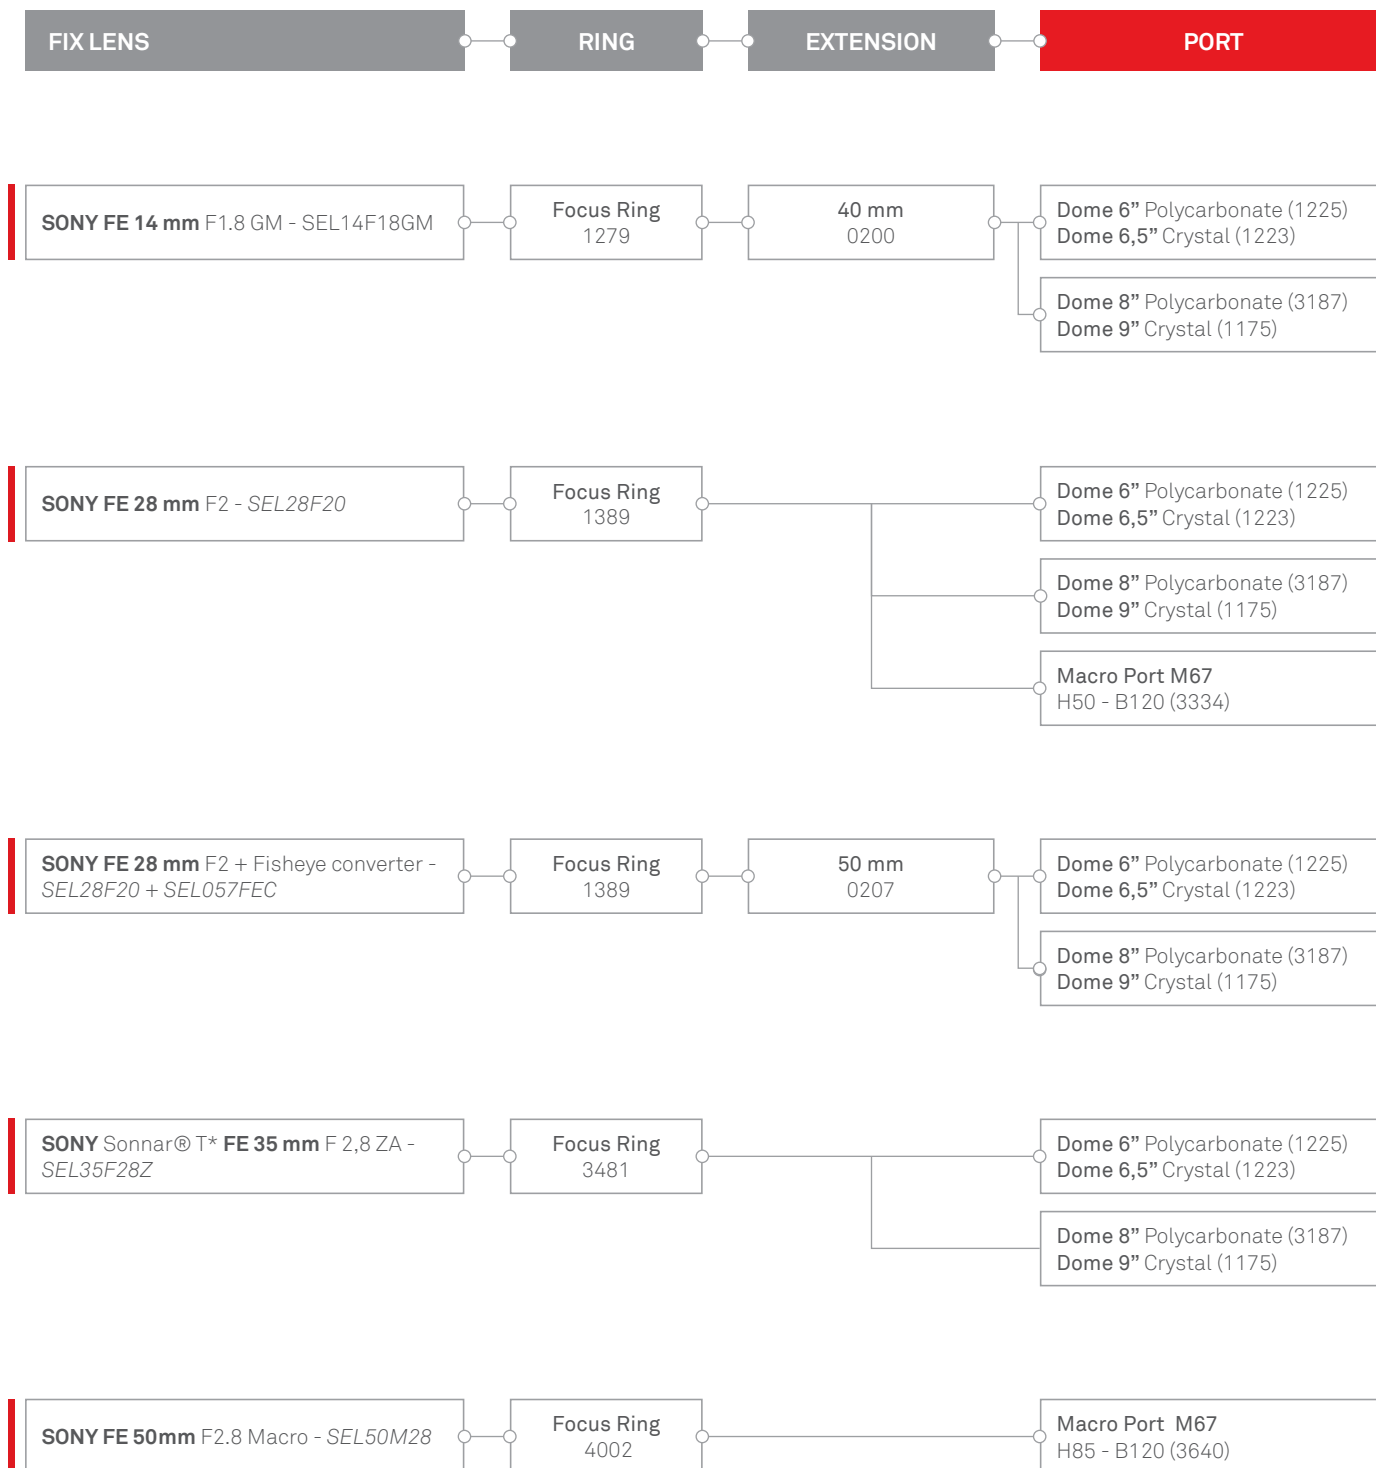

Port systems for **SONY** for MIRRORLESS

BAYONET -B120

* Optimal configuration.

ISOTECNIC Srl

Via Milano, 177/B | Castelnuovo del Garda | 37014 | Verona | Italia | Partita IVA 04476140233 | Tel. +39 045.6450480

info@isotecnic.it | www.isotecnic.it

Follow us on