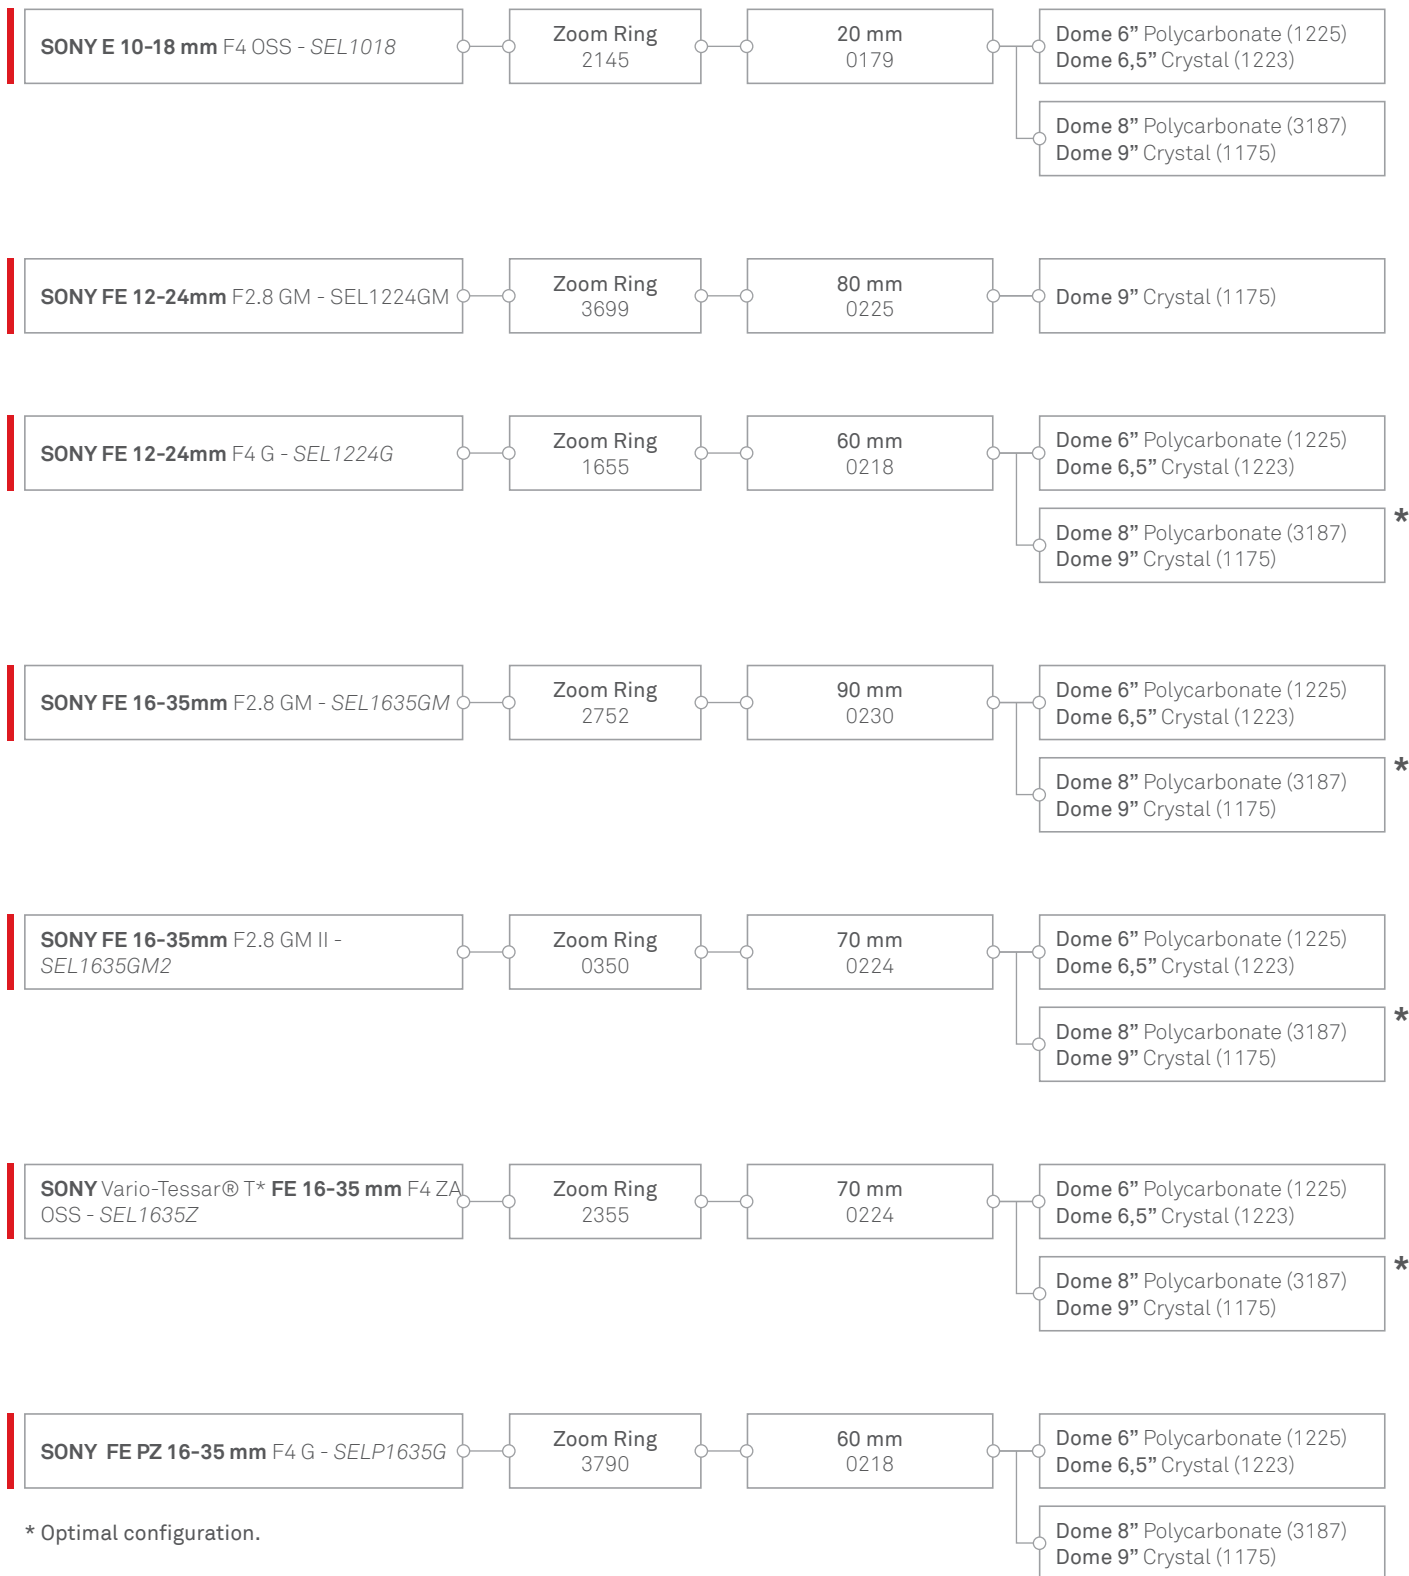

Port systems for **SONY** for MIRRORLESS

BAYONET -B120

* Optimal configuration.

ISOTECNIC Srl

Via Milano, 177/B | Castelnuovo del Garda | 37014 | Verona | Italia | Partita IVA 04476140233 | Tel. +39 045.6450480

info@isotecnic.it | www.isotecnic.it

Follow us on