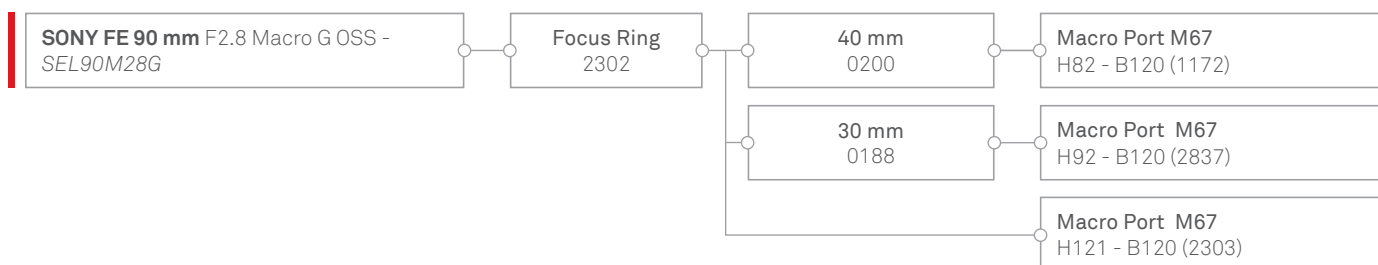

Port systems for **SONY** for MIRRORLESS

BAYONET -B120

* Optimal configuration.

ISOTECNIC Srl

Via Milano, 177/B | Castelnuovo del Garda | 37014 | Verona | Italia | Partita IVA 04476140233 | Tel. +39 045.6450480

info@isotecnic.it | www.isotecnic.it

Follow us on