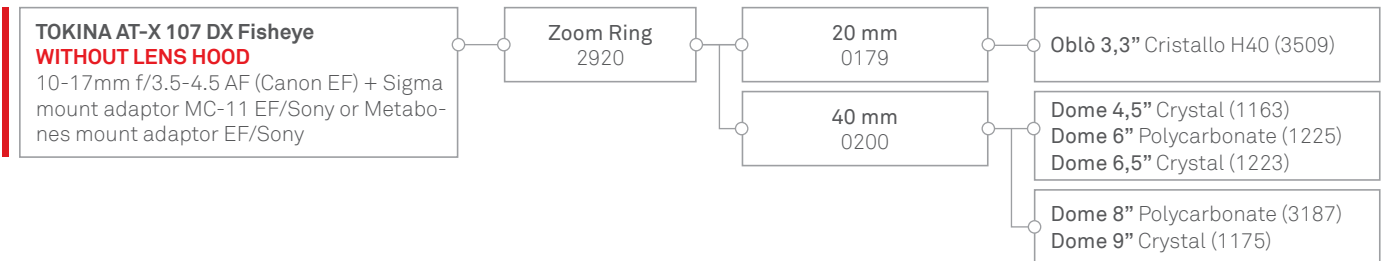

Port systems for Tokina® for mirrorless SONY®

BAIONETTA -B120

ISOTECNIC Srl

Via Milano, 177/B | Castelnuovo del Garda | 37014 | Verona | Italia | Partita IVA 04476140233 | Tel. +39 045.6450480

info@isotecnic.it | www.isotecnic.it

Follow us on